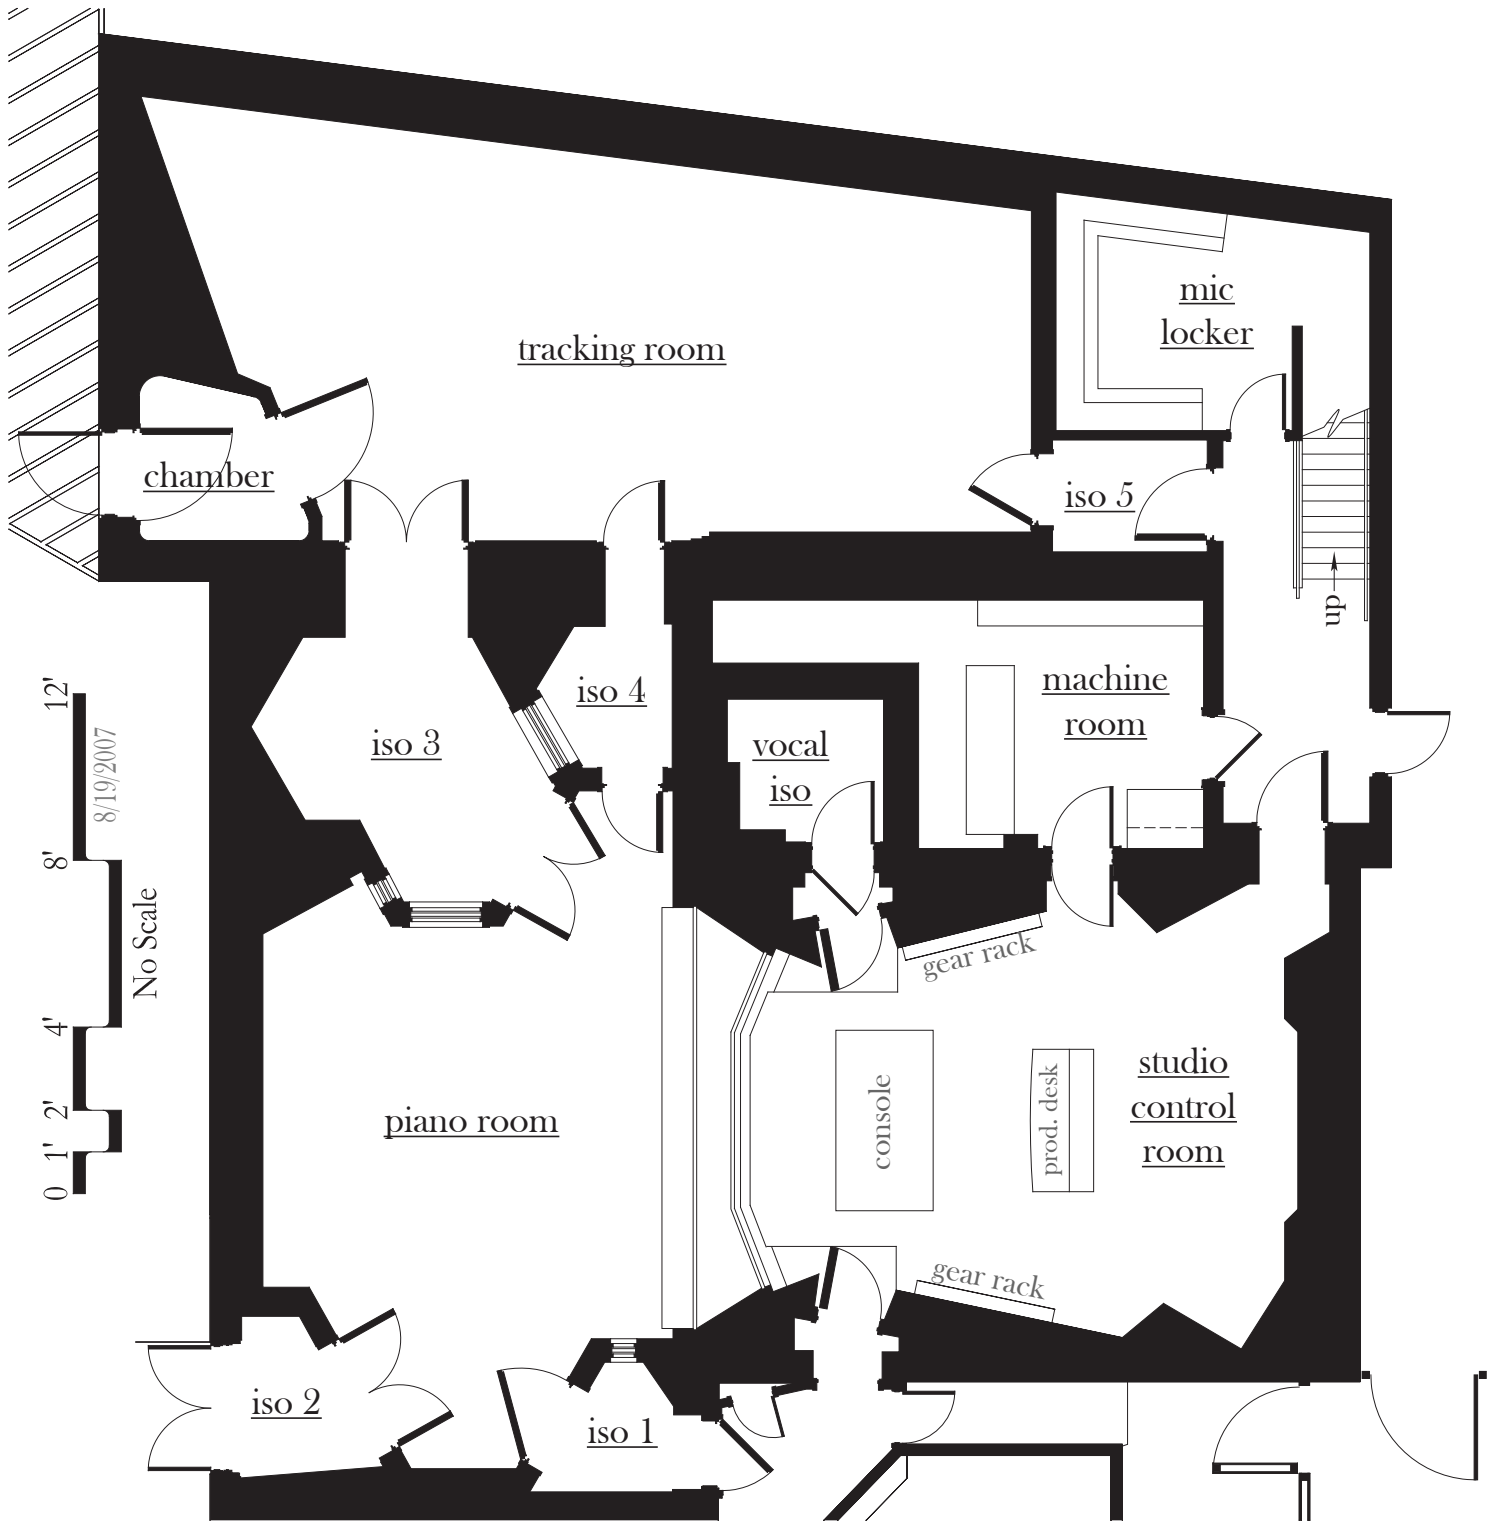

blackbird studio a

tracking room ≈ 689 square feet	iso 3 ≈ 152 square feet
piano room ≈ 490 square feet	iso 4 ≈ 48 square feet
vocal iso ≈ 48 square feet	iso 5 ≈ 45 square feet
iso 1 ≈ 35 square feet	chamber* ≈ 52 square feet
iso 2 ≈ 37 square feet	*variable height chamber ceiling from 8'-3" to 18'-11" max.