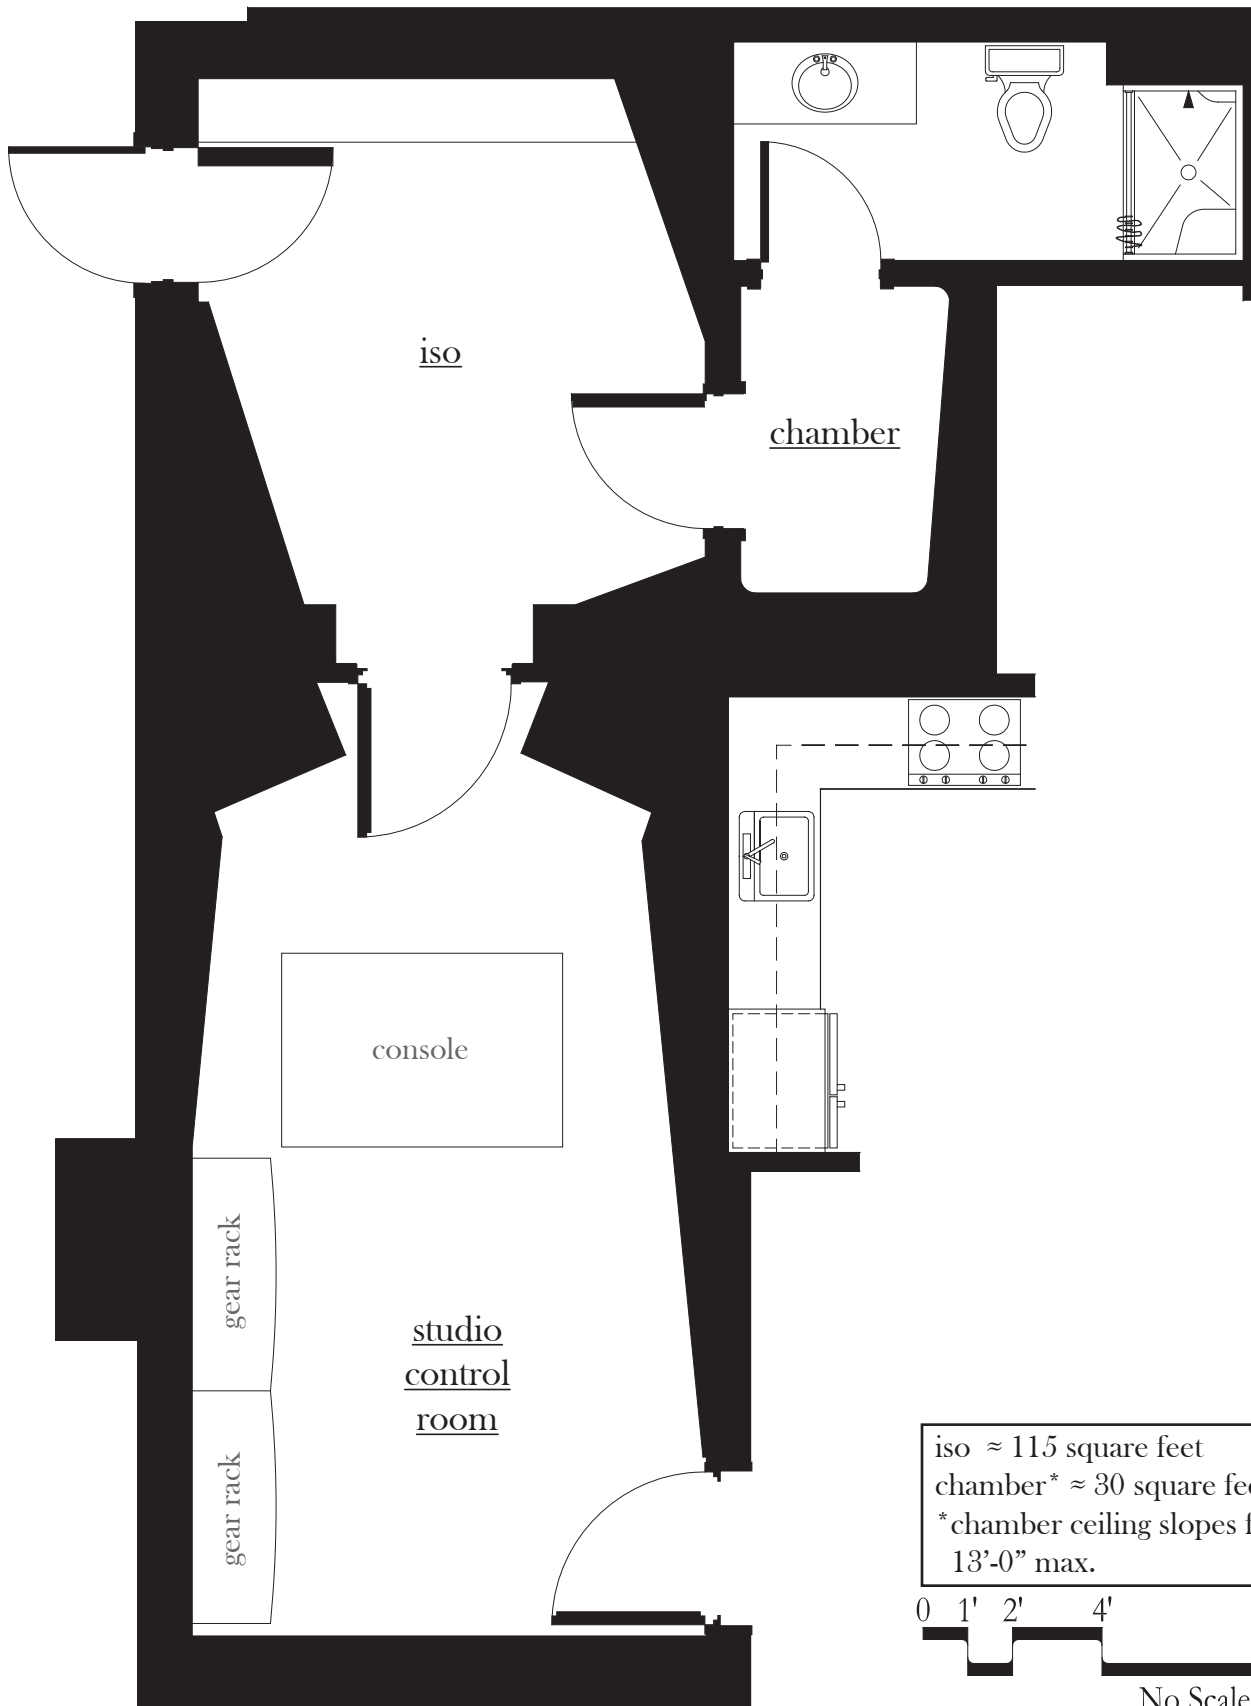

# blackbird studio b

iso  $\approx$  115 square feet  
chamber\*  $\approx$  30 square feet  
\*chamber ceiling slopes from 11'-2" to 13'-0" max.